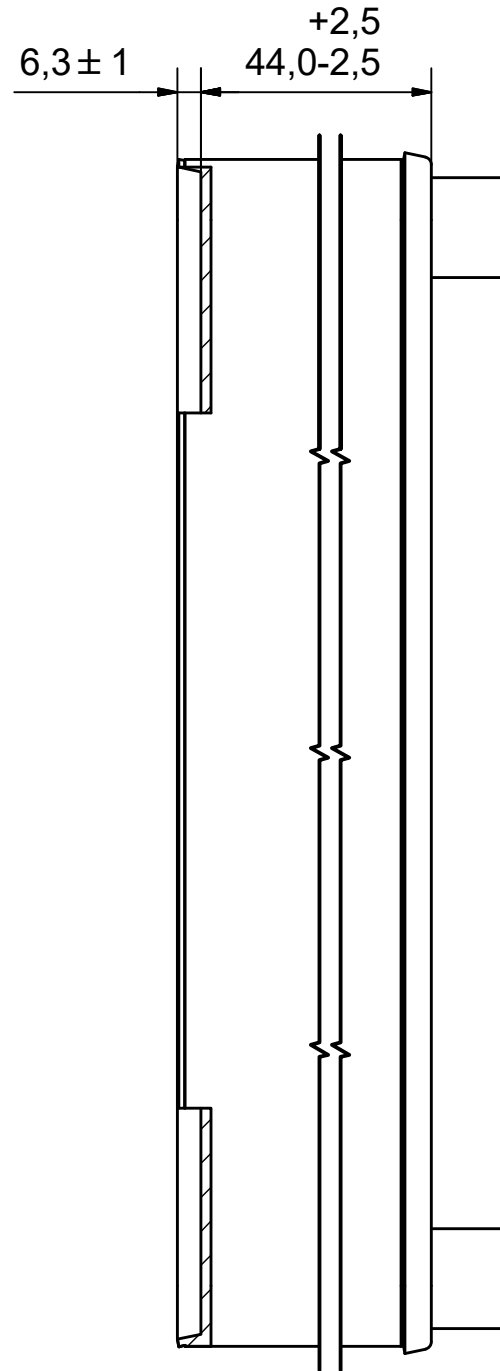

Spécifications de base

Nombre de plaques max. (NoP)	70
Débit volumétrique max.	4 m ³ /h (17.61 gpm)
Volume du canal	0.0204/0.024 dm ³ (0.0007/0.0008 ft ³)
Matières	Plaques en acier inoxydable 316, brasage cuivre
Poids sans les connexions	0.84+(0.059*NoP) kg 1.85+(0.130*NoP) lb

Les dimensions standard

#	MM	IN
A	317.70	12.51
B	76.20	3
C	278	10.94
D	40	1.57
F	4.00+1.32*(NoP)	0.16+0.05*(NoP)
G	6.30	0.25
R	18	0.71
E_1	20	0.79

PED pression / température

**AXINTRA**

ÉCHANGEURS THERMIQUES

Title		B8LASH/1P-SC-M	
 A DOVER COMPANY	Created Date	Created By	
	2019-01-21	AU	
	Article/Configuration number	Drawing number	
	16435-030	AU00452903	

Pos	Article No	Title / Denomination, code, material, dimension etc	Drawing No./ref	Pos	Article No	Title / Denomination, code, material, dimension etc	Drawing No./ref
-----	------------	---	-----------------	-----	------------	---	-----------------

Rev No.	Alteration	Date	Checked	Approved
1	CHANGED INNER DIAMETER	2007/09/17	ANL	PDM

ACCORDING TO MQS
MATERIAL

Drawn	Checked	Approved	Created Date	General geometrical tolerancing ISO 2768	General surface finish R_a	Scale
ANL	PDM	PDM	2007/04/25	m	3.2	5:1
SUPER Title: ISO-G 3/4" & SOLDER 16						
Article number		Drawing number		Revision		Sheet
-		CD000859		1		1 (1)