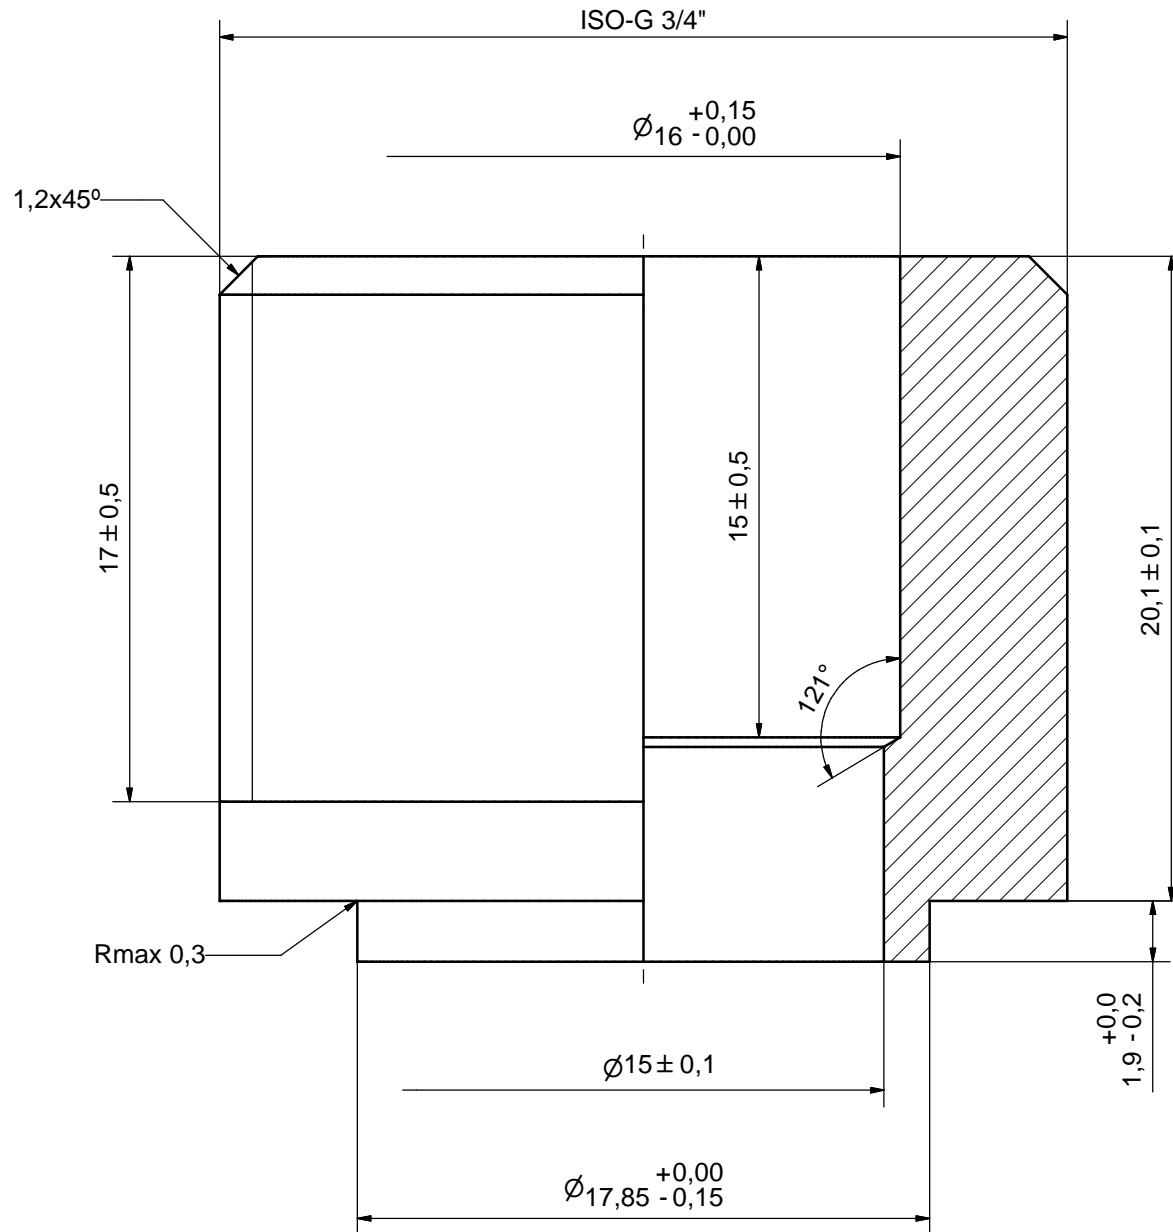

Spécifications de base

Nombre de plaques max. (NoP)	70
Débit volumétrique max.	4 m ³ /h (17.61 gpm)
Volume du canal	0.0204/0.024 dm ³ (0.0007/0.0008 ft ³)
Matières	Plaques en acier inoxydable 316, brasage cuivre
Poids sans les connexions	0.84+(0.059*NoP) kg 1.85+(0.130*NoP) lb

Les dimensions standard

#	MM	IN
A	317.70	12.51
B	76.20	3
C	278	10.94
D	40	1.57
F	4.00+1.32*(NoP)	0.16+0.05*(NoP)
G	6.30	0.25
R	18	0.71
E_1	20	0.79

PED pression / température

**AXINTRA**

ÉCHANGEURS THERMIQUES

AXINTRA
ÉCHANGEURS THERMIQUES

NOTE 1 ALTERNATE MARKING: STICKER OR STAMP

F4	32835	ISO-G 3/4" & SOLDER 16, TH = 20,1	CD000859
F3	32835	ISO-G 3/4" & SOLDER 16, TH = 20,1	CD000859
F2	32835	ISO-G 3/4" & SOLDER 16, TH = 20,1	CD000859
F1	32835	ISO-G 3/4" & SOLDER 16, TH = 20,1	CD000859

Rev No.	Alteration	Date	Checked	Approved
1	CHANGED INNER DIAMETER	2007/09/17	ANL	PDM

ACCORDING TO MQS
MATERIAL

Drawn	Checked	Approved	Created Date	General geometrical tolerancing ISO 2768	General surface finish R_a	Scale
ANL	PDM	PDM	2007/04/25	m	3.2	5:1
SUPER Title: ISO-G 3/4" & SOLDER 16						
Article number		Drawing number		Revision		Sheet
-		CD000859		1		1 (1)