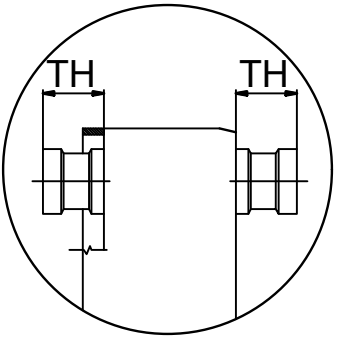

Spécifications de base

Nombre de plaques max. (NoP)	70
Débit volumétrique max.	4 m ³ /h (17.61 gpm)
Volume du canal	0.0204/0.024 dm ³ (0.0007/0.0008 ft ³)
Matières	Plaques en acier inoxydable 316, brasage cuivre
Poids sans les connexions	0.84+(0.059*NoP) kg 1.85+(0.130*NoP) lb

Les dimensions standard

#	MM	IN
A	317.70	12.51
B	76.20	3
C	278	10.94
D	40	1.57
F	4.00+1.32*(NoP)	0.16+0.05*(NoP)
G	6.30	0.25
R	18	0.71
E_1	20	0.79

PED pression / température

**AXINTRA**

ÉCHANGEURS THERMIQUES

AXINTRA
ÉCHANGEURS THERMIQUES

NOTE 1 ALTERNATE MARKING: STICKER OR STAMP

F4	32835	ISO-G 3/4" & SOLDER 16, TH = 20,1	CD000859
F3	32835	ISO-G 3/4" & SOLDER 16, TH = 20,1	CD000859
F2	32835	ISO-G 3/4" & SOLDER 16, TH = 20,1	CD000859
F1	32835	ISO-G 3/4" & SOLDER 16, TH = 20,1	CD000859

Rev No.	Alteration	Date	Checked	Approved
1	CHANGED INNER DIAMETER	2007/09/17	ANL	PDM

ACCORDING TO MQS
MATERIAL

Drawn	Checked	Approved	Created Date	General geometrical tolerancing ISO 2768	General surface finish R_a	Scale
ANL	PDM	PDM	2007/04/25	m	3.2	5:1
SUPER Title: ISO-G 3/4" & SOLDER 16						
Article number		Drawing number		Revision		Sheet
-		CD000859		1		1 (1)