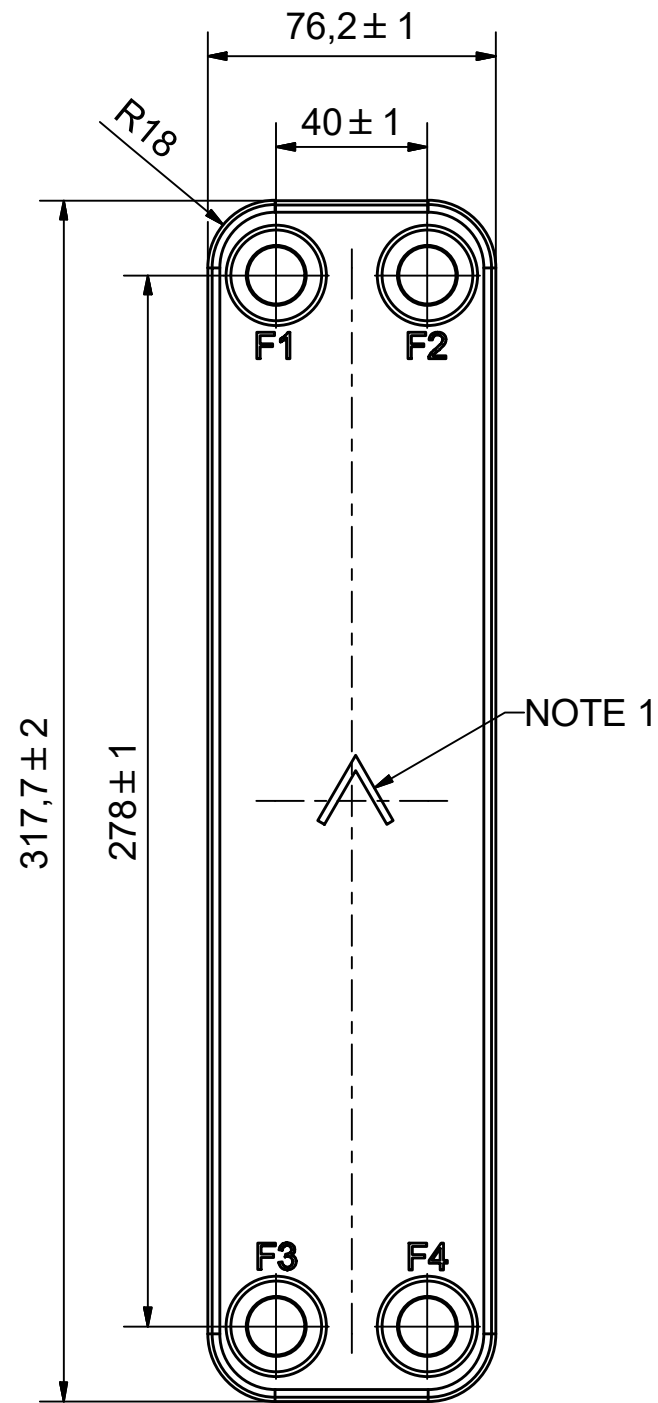

Spécifications de base

Nombre de plaques max. (NoP)	70
Débit volumétrique max.	4 m ³ /h (17.61 gpm)
Volume du canal	0.0204/0.024 dm ³ (0.0007/0.0008 ft ³)
Matières	Plaques en acier inoxydable 316, brasage cuivre
Poids sans les connexions	0.84+(0.059*NoP) kg 1.85+(0.130*NoP) lb

Les dimensions standard

#	MM	IN
A	317.70	12.51
B	76.20	3
C	278	10.94
D	40	1.57
F	4.00+1.32*(NoP)	0.16+0.05*(NoP)
G	6.30	0.25
R	18	0.71
E_1	20	0.79

PED pression / température

**AXINTRA**

ÉCHANGEURS THERMIQUES

Title		B8LASH/1P-SC-M	
 A DOVER COMPANY	Created Date	Created By	
	2019-01-21	AU	
	Article/Configuration number	Drawing number	
	16435-030	AU00452903	

Pos	Article No	Title / Denomination, code, material, dimension etc	Drawing No./ref	Pos	Article No	Title / Denomination, code, material, dimension etc	Drawing No./ref
-----	------------	---	-----------------	-----	------------	---	-----------------

Rev No.	Alteration	Date	Checked	Approved
1	CHANGED INNER DIAMETER	2007/09/17	ANL	PDM

ACCORDING TO MQS
MATERIAL

Drawn	Checked	Approved	Created Date	General geometrical tolerancing ISO 2768	General surface finish R_a	Scale
ANL	PDM	PDM	2007/04/25	m	3.2	5:1
SUPER Title: ISO-G 3/4" & SOLDER 16						
Article number		Drawing number		Revision		Sheet
-		CD000859		1		1 (1)